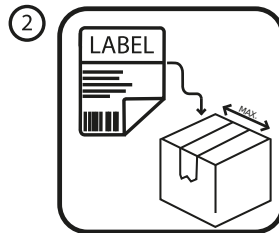

INSTRUCTIONS

Take label

Remove old labels & stick
label to parcel's largest
side

Take parcel to
drop-off-point

Find your drop-off-point here:
<https://find-location.gls-group.com>

Or scan the QR-Code:

QUITTUNG

GLS Track Id: ZK9VJMLS
Versender: Cornelia Scopulovic
Empfänger: PL01

Datum/Unterschrift/PaketShop Id/Stempel:

RETURN LABEL

ISRS v3

ShopReturnService
Your GLS Track ID: ZK9VJMLS

Shipper
Cornelia Scopulovic
Rosenhofgasse 777
AT 1100 Wien