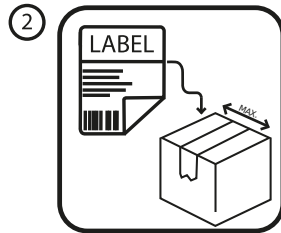

INSTRUCTIONS

Take label

Remove old labels & stick label to parcel's largest side

Take parcel to drop-off-point

Find your drop-off-point here:
<https://find-location.gls-group.com>

Or scan the QR-Code:

QUITTUNG

GLS Track Id: ZK9VJMV4
Versender: Melanie Hauzinger
Empfänger: PL01

Datum/Unterschrift/PaketShop Id/Stempel:

RETURN LABEL

ISRS v3

ShopReturnService
Your GLS Track ID: ZK9VJMV4

Shipper
Melanie Hauzinger
Neulinggasse 31/1
AT 1030 Wien