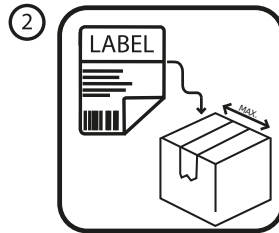

INSTRUCTIONS

Take label

Remove old labels & stick label to parcel's largest side

Take parcel to drop-off-point

Find your drop-off-point here:
<https://find-location.gls-group.com>

Or scan the QR-Code:

QUITTUNG

GLS Track Id: ZK9VJMZL
Versender: Viktoria Radic
Empfänger: PL01

Datum/Unterschrift/PaketShop Id/Stempel:

RETURN LABEL

ISRS v3

ShopReturnService
Your GLS Track ID: ZK9VJMZL

PL01

Osiedle Przemyslowe 5 Gate 16
PL 69-101 Slubice