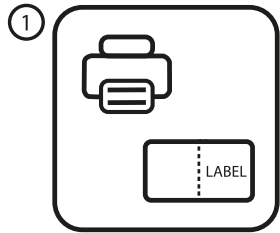

INSTRUCTIONS

Take label

Remove old labels & stick label to parcel's largest side

Take parcel to drop-off-point

Find your drop-off-point here:
<https://find-location.gls-group.com>

Or scan the QR-Code:

QUITTUNG

GLS Track Id: ZK9VJMZL
Versender: Viktoria Radic
Empfänger: PL01

Datum/Unterschrift/PaketShop Id/Stempel:

RETURN LABEL

ISRS v3

ShopReturnService
Your GLS Track ID: ZK9VJMZL

PL01

Osiedle Przemyslowe 5 Gate 16
PL 69-101 Slubice