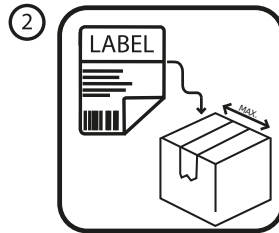

INSTRUCTIONS

Take label

Remove old labels & stick label to parcel's largest side

Take parcel to drop-off-point

Find your drop-off-point here:
<https://find-location.gls-group.com>

Or scan the QR-Code:

QUITTUNG

GLS Track Id: ZK9VJN0L
Versender: Florentina Filipescu
Empfänger: PL01

Datum/Unterschrift/PaketShop Id/Stempel:

RETURN LABEL

ISRS v3

ShopReturnService

Your GLS Track ID: ZK9VJN0L

PL01

Osiedle Przemyslowe 5 Gate 16