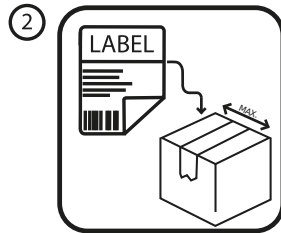

INSTRUCTIONS

Take label

Remove old labels & stick label to parcel's largest side

Take parcel to drop-off-point

Find your drop-off-point here:
<https://find-location.gls-group.com>

Or scan the QR-Code:

QUITTUNG

GLS Track Id: ZK9VJN2N
Versender: Bernadette Bolton
Empfänger: PL01

Datum/Unterschrift/PaketShop Id/Stempel:

RETURN LABEL

ISRS v3

ShopReturnService
Your GLS Track ID: ZK9VJN2N

Shipper
Bernadette Bolton
Sachlegasse 2A 3/14
AT 1120 Wien