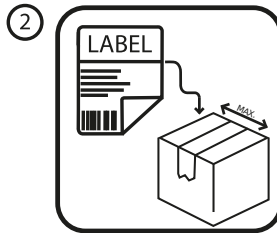

INSTRUCTIONS

Take label

Remove old labels & stick label to parcel's largest side

Take parcel to drop-off-point

Find your drop-off-point here:
<https://find-location.gls-group.com>

Or scan the QR-Code:

QUITTUNG

GLS Track Id: ZK9VJND3
Versender: Teresa Kettner
Empfänger: PL01

Datum/Unterschrift/PaketShop Id/Stempel:

RETURN LABEL

ISRS v3

ShopReturnService
Your GLS Track ID: ZK9VJND3

Shipper
Teresa Kettner
Brauhausgasse 18/10
AT 1050 Wien