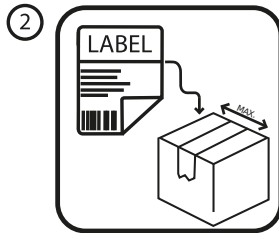

INSTRUCTIONS

Take label

Remove old labels & stick label to parcel's largest side

Take parcel to drop-off-point

Find your drop-off-point here:
<https://find-location.gls-group.com>

Or scan the QR-Code:

QUITTUNG

GLS Track Id: ZK9VJNG3
Versender: Paula Dobetsberger
Empfänger: PL01

Datum/Unterschrift/PaketShop Id/Stempel:

RETURN LABEL

ISRS v3

ShopReturnService
Your GLS Track ID: ZK9VJNG3

Shipper
Paula Dobetsberger
Cramlinggasse 6
AT 1230 Wien