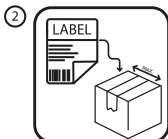

INSTRUCTIONS

Take label

Remove old labels & stick
label to parcel's largest
side

Take parcel to
drop-off-point

Find your drop-off-point here:
<https://find-location.gls-group.com>

Or scan the QR-Code:

QUITTUNG

GLS Track Id: ZWLL9YGO
Versender: LeaBeyer
Empfänger: PJ-ADZX-Mr.Li

Datum/Unterschrift/PaketShop Id/Stempel: